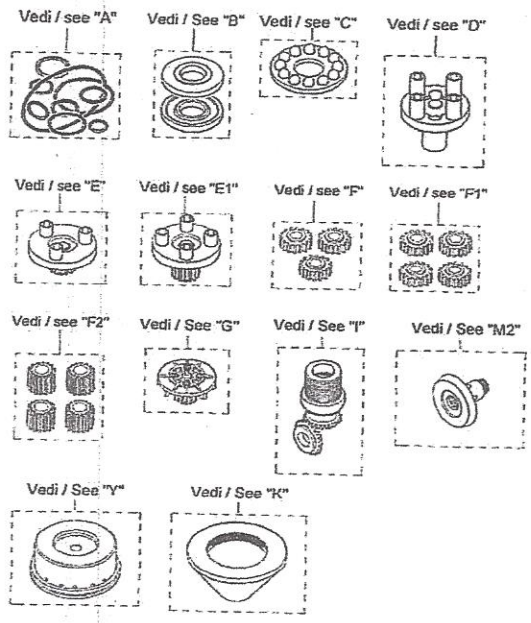

**KIT RICAMBI  
PART KITS**

**AquaTools**  
water-driven products & solutions

XB031 AAD\_BQ.02

Cliente

codice cliente

| Matric. | CODE   | DESCRIZIONE       | data:         | PZ |
|---------|--------|-------------------|---------------|----|
| 1       | DA0306 | CORPO SUPER.      | BODY          | 1  |
|         | DE1075 | RONDELLA          | WASHER        | 1  |
| 5       | GK0513 | KIT TENUTE        | SEAL KIT      | 1  |
|         |        | O.RING            | O.RING        | 1  |
| 6       | BO0050 | O.RING            | O.RING        | 1  |
| 18      | BO0025 | O.RING            | O.RING        | 1  |
| 24      | BO0157 | O.RING            | O.RING        | 1  |
| 52      | GO0014 | TENUTE            | SEAL          | 1  |
| A       |        | O.RING            | O.RING        | 1  |
|         |        | ANELLO            | SLIPPER       | 1  |
| 82      | GO0013 | TENUTE            | SEAL          | 2  |
|         |        | O.RING            | O.RING        | 2  |
| 90      | BO0013 | ANELLO            | SLIPPER       | 2  |
|         | BO0027 | O.RING            | O.RING        | 1  |
| 64      | GK0372 | KIT GIRANTE       | TURBINE KIT   | 1  |
|         |        | KIT INGRANAGGIO   | GEAR KIT      | 1  |
| 7       |        | INGRANAGGIO       | GEAR          | 1  |
|         |        | PUNTALINO ASS.    | THRUST PIN    | 1  |
| 34      | DP0665 | GIRANTE           | TURBINE WHEEL | 1  |
|         | AC0526 | VITE              | SCREW         | 4  |
| 36      | DP0740 | BOCCOLA           | BUSHING       | 2  |
|         |        | RONDELLA          | WASHER        | 1  |
| 8       | DP0761 | BOCCOLA           | BUSHING       | 2  |
|         |        | RONDELLA          | WASHER        | 1  |
| 9       | GK0397 | KIT ALBERO        | SHAFT KIT     | 1  |
|         |        | PUNTALINO ASS.    | THRUST PIN    | 1  |
| 18      |        | ALBERO            | SHAFT         | 1  |
|         |        | PERNO             | PIN           | 4  |
| 30      |        | PERNO             | PIN           | 4  |
|         |        | PERNO             | PIN           | 4  |
| F2      | GK0524 | KIT SATELLITI     | GEAR KIT      | 1  |
|         | DP0191 | INGRANAGGIO       | GEAR          | 4  |
| 12      | DE1294 | BOCCOLA           | BUSHING       | 1  |
|         | GK0377 | KIT PORTASAT.     | GEAR KIT      | 1  |
| 9       | DN0716 | PUNTALINO ASS.    | THRUST PIN    | 2  |
|         | GK0373 | PORTASATELLITE    | GEAR          | 1  |
| E       |        | FLANGIA PORTASAT. | FLANGE        | 1  |
|         |        | INGRANAGGIO       | GEAR          | 1  |
| 13      | DE1214 | INGRANAGGIO       | GEAR          | 1  |
|         |        | PERNO             | PIN           | 3  |
| 14      |        | PERNO             | PIN           | 3  |
|         |        | PERNO             | PIN           | 3  |
| 37      | DN0825 | PERNO             | PIN           | 3  |
|         |        | PERNO             | PIN           | 3  |
| M2      | GK0492 | KIT ALBERO        | SHAFT KIT     | 1  |
|         | DP0736 | RONDELLA          | WASHER        | 1  |
| 85      |        | ALBERO            | PIN           | 1  |
|         | DN0630 | ALBERO            | PIN           | 1  |